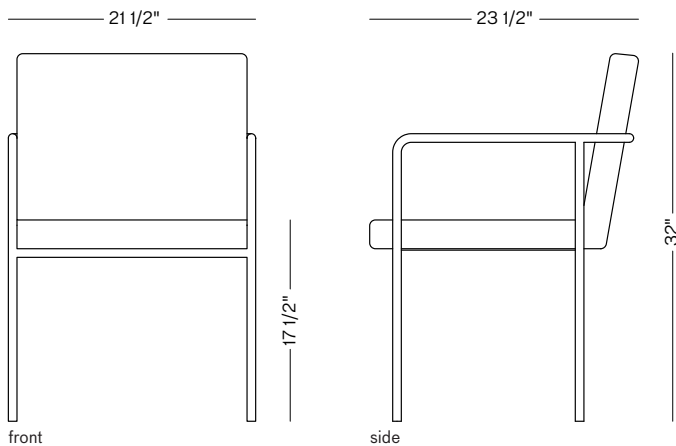

PRODUCT

The chair helps create a polished and purposive environment, while in harmony with the tailored look of its Trolley seating family members. This composed chair is available with or without arm.

SPECIFICATIONS

Solid steel bar available in a smoked brass, polished chrome, burnt copper, or powder coat finish with upholstered top. Powder coat finishes are available in custom colors. Upholstery may be sourced COM, COL or suggested fabrics and leather. (COM requirements = 2 yards).

TOTAL DIMENSIONS

W 21 1/2" D 23 1/2" H 32"

PRODUCT

The Trolley side chair helps create a polished and purposeful environment, while in harmony with the tailored look of its Trolley seating family members. This composed chair is available with or without arm.

TOTAL DIMENSIONS

W 21 1/2" D 23 1/2" H 32"